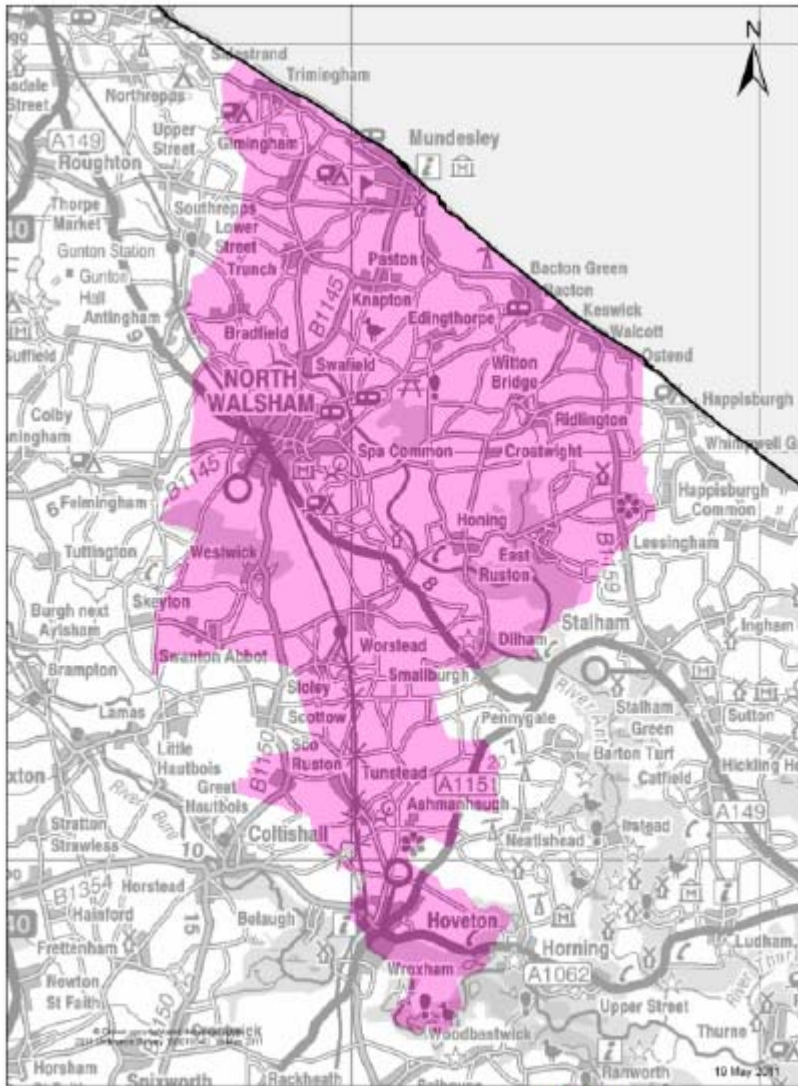

Wymondham Flexibus Area

Norfolk County Council
 Planning & Transportation GIS
 Scale 1:107941 Centred On: 512332 300195

Wayland Flexibus Area

Norfolk County Council
 Planning & Transportation GIS
 Scale 1: 110000 Centred on 588945 295179

Harling Flexibus Area

Norfolk County Council
 Planning & Transportation GIS
 Scale 1: 104293 Centred on 589979 286793

North Walsham Area Flexibus

Norfolk County Council

Planning & Transportation GIS

Scale: NTS Centred On: 531048 325699

10 May 2011

© Crown copyright and database rights
 2011 Ordnance Survey 100019340, 27 July 2011

Swaffham Flexibus Area

Norfolk County Council

Planning & Transportation GIS

Scale @ A4 1: 120,000