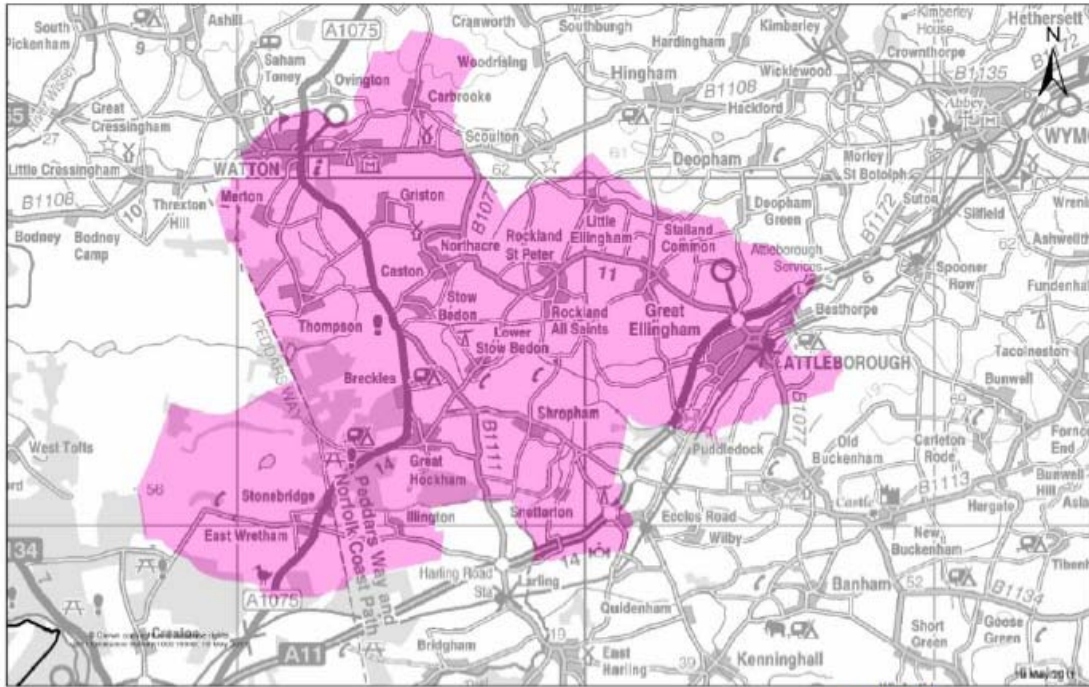

Wymondham Flexibus Area

Norfolk County Council
 Planning & Transportation GIS
 Scale 1:107941 Centred On: 512332 300195

Wayland Flexibus Area

Norfolk County Council
 Planning & Transportation GIS
 Scale 1: 110000 Centred on 588945 295179

Harling Flexibus Area

Norfolk County Council
 Planning & Transportation GIS
 Scale 1: 104293 Centred on 589979 286793

North Walsham Area Flexibus

Norfolk County Council

Planning & Transportation GIS

Scale: NTS Centred On: 531048 325699

10 May 2011

© Crown copyright and database rights
 2011 Ordnance Survey 100019340, 27 July 2011

Swaffham Flexibus Area

Norfolk County Council

Planning & Transportation GIS

Scale @ A4 1: 120,000