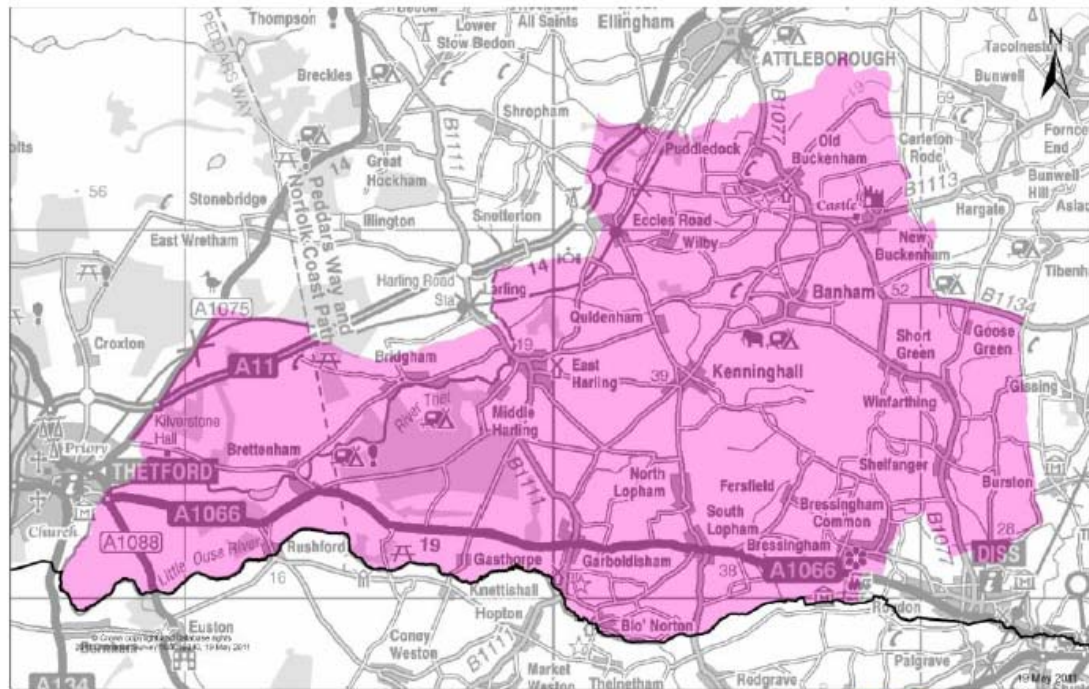

Wymondham Flexibus Area

Norfolk County Council
 Planning & Transportation GIS
 Scale 1:107941 Centred On: 512332 300195

Wayland Flexibus Area

Norfolk County Council
 Planning & Transportation GIS
 Scale 1: 110000 Centred on 588945 295179

Harling Flexibus Area

Norfolk County Council
 Planning & Transportation GIS
 Scale 1: 104293 Centred on 589979 286793

North Walsham Area Flexibus

Norfolk County Council

Planning & Transportation GIS

Scale: NTS Centred On: 531048 325699

10 May 2011

© Crown copyright and database rights
 2011 Ordnance Survey 100019340, 27 July 2011

Swaffham Flexibus Area

Norfolk County Council

Planning & Transportation GIS

Scale @ A4 1: 120,000