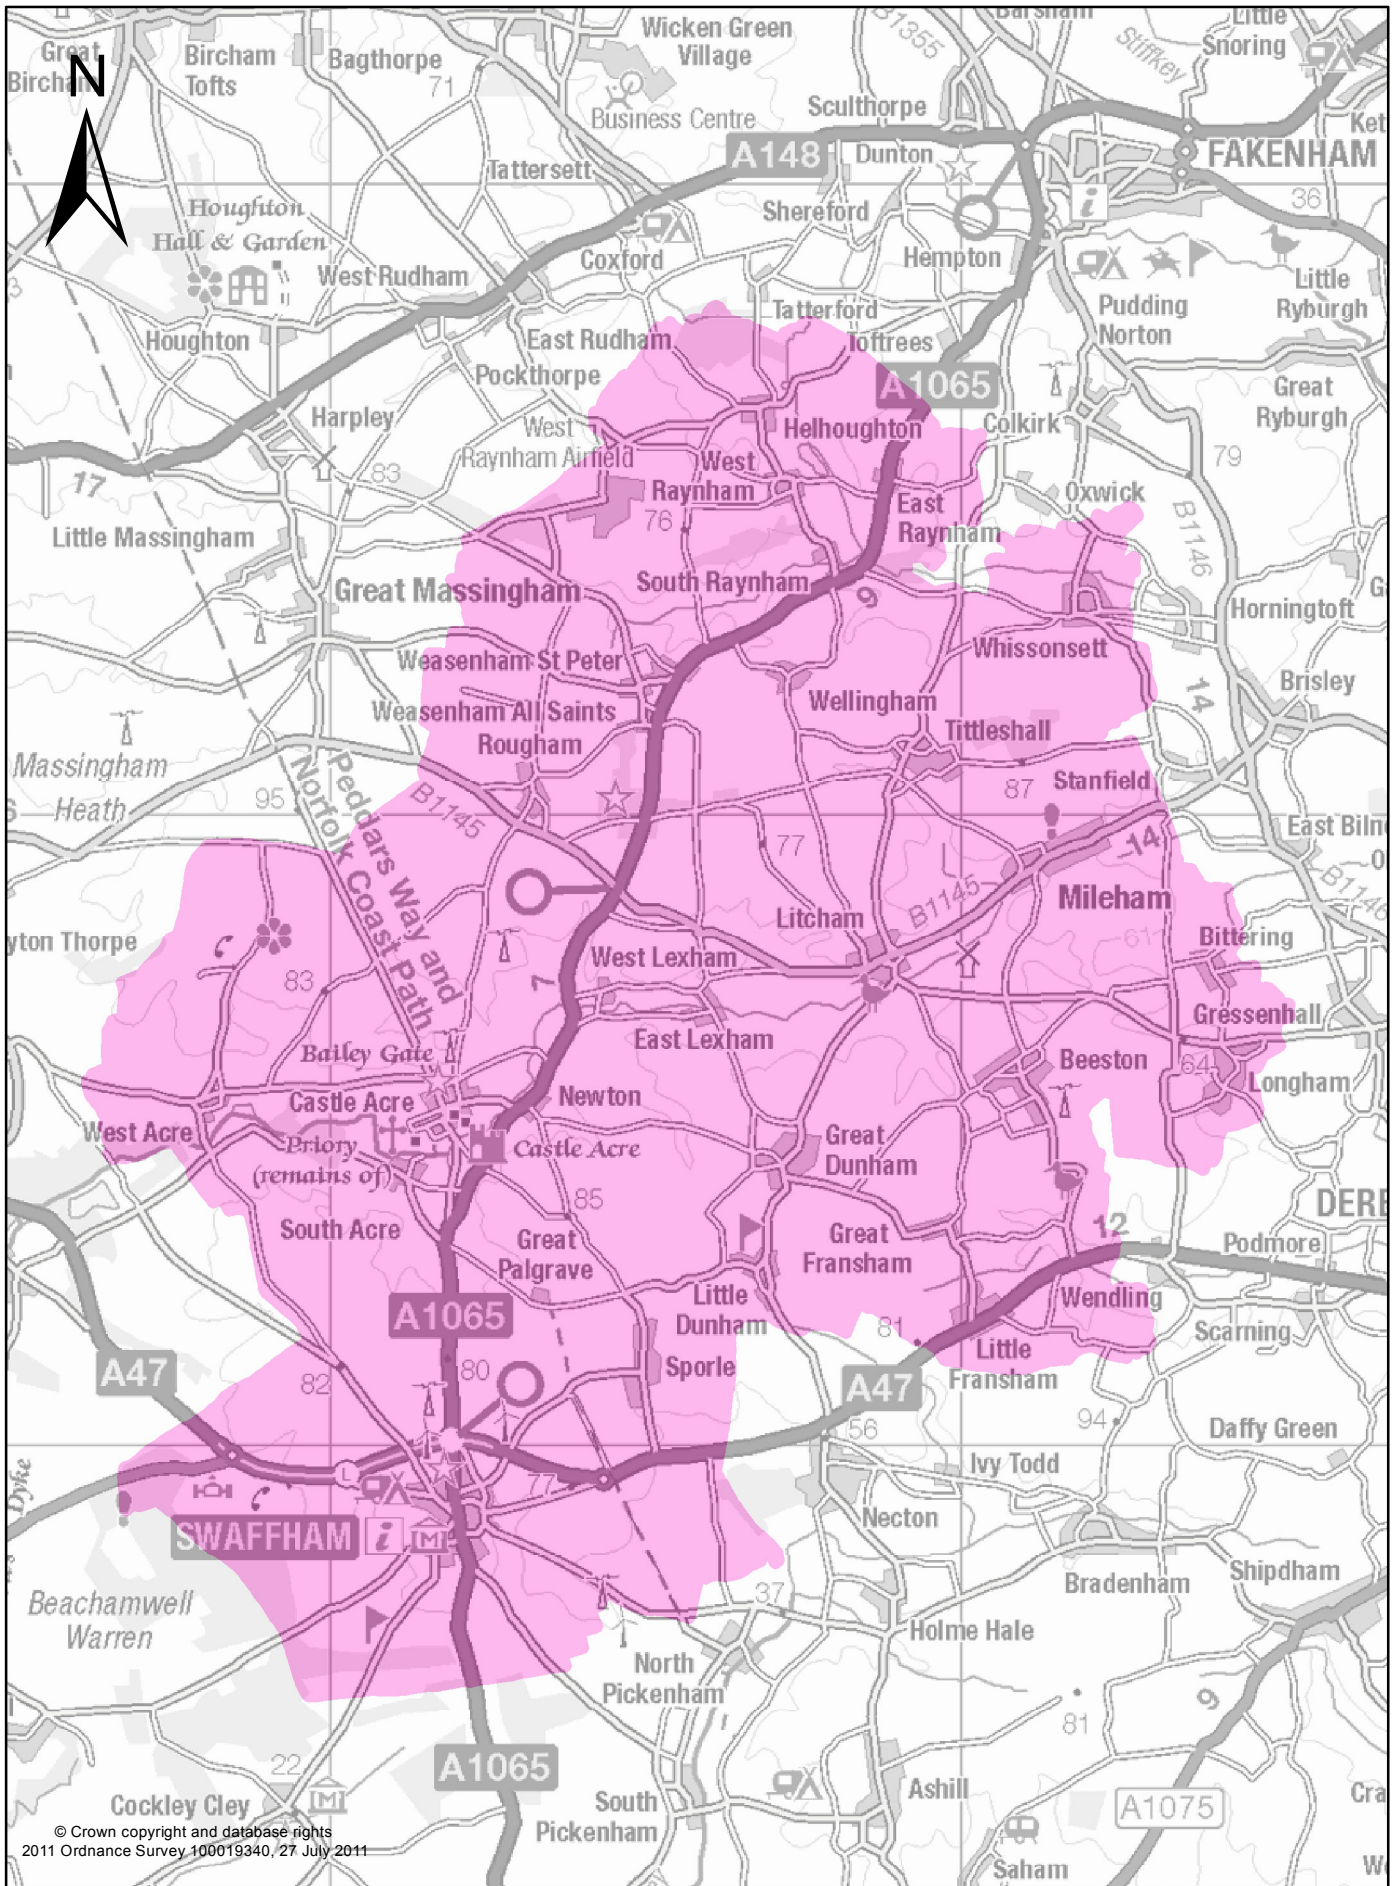

Wymondham Flexibus Area

Norfolk County Council
 Planning & Transportation GIS
 Scale 1:107941 Centred On: 512332 300195

Wayland Flexibus Area

Norfolk County Council
 Planning & Transportation GIS
 Scale 1: 110000 Centred on 588945 295179

Harling Flexibus Area

Norfolk County Council
 Planning & Transportation GIS
 Scale 1: 104293 Centred on 589979 286793

North Walsham Area Flexibus

Norfolk County Council

Planning & Transportation GIS

Scale: NTS Centred On: 531048 325699

10 May 2011

© Crown copyright and database rights
 2011 Ordnance Survey 100019340, 27 July 2011

Swaffham Flexibus Area

Norfolk County Council

Planning & Transportation GIS

Scale @ A4 1: 120,000